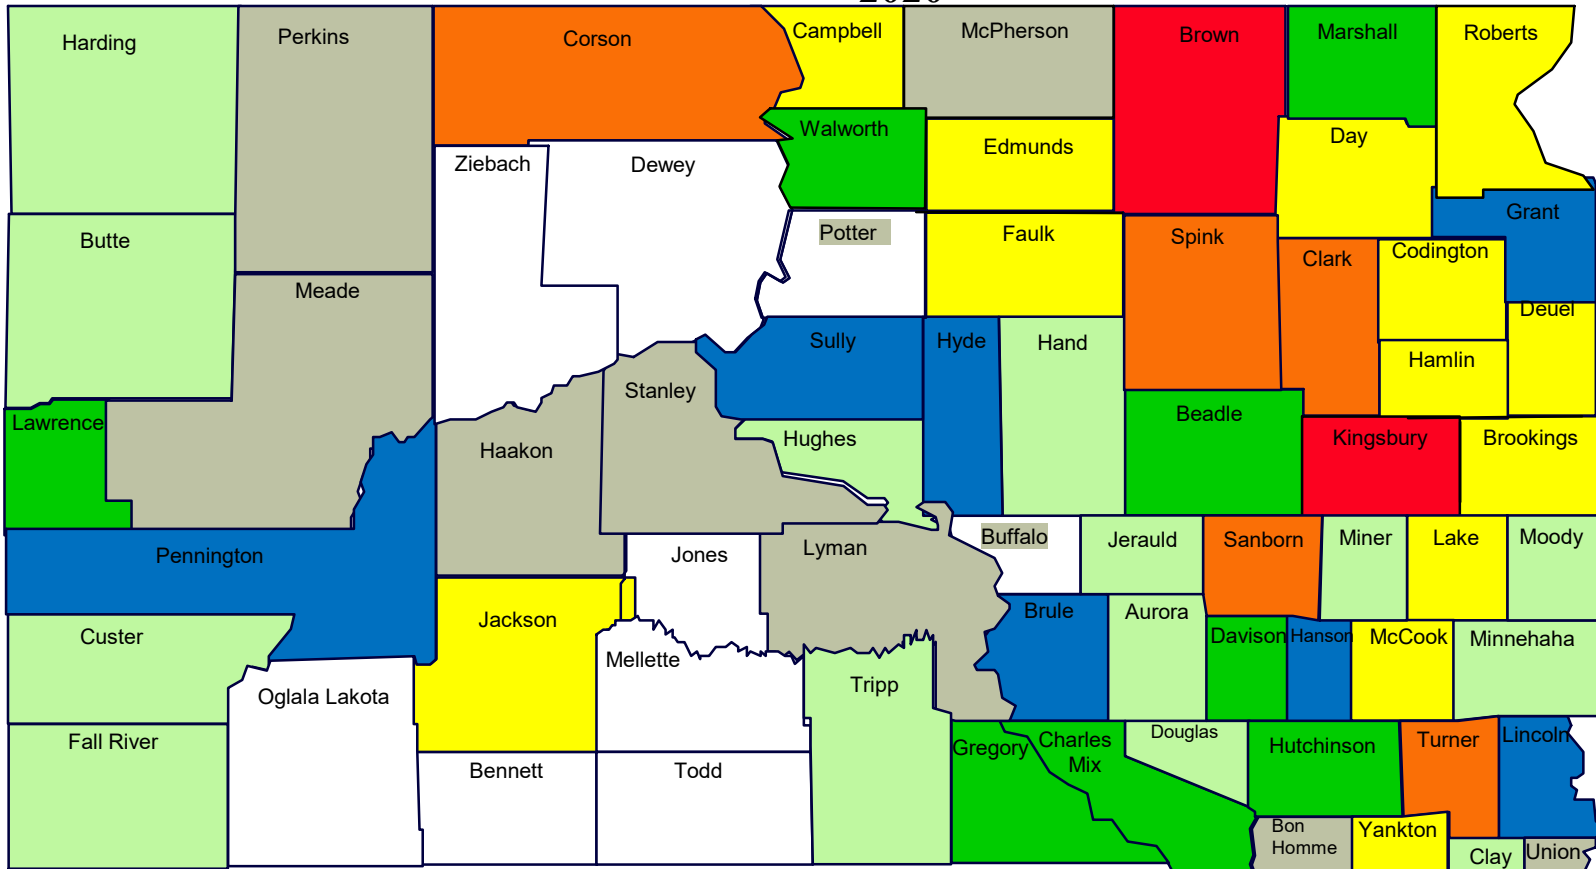

SOUTH DAKOTA

PERENNIAL SOWTHISTLE DISTRIBUTION

2020

FIGURES COMPILED BY SD DEPT OF AGRICULTURE & NATURAL RESOURCES AS REPORTED BY COUNTY WEED BOARDS